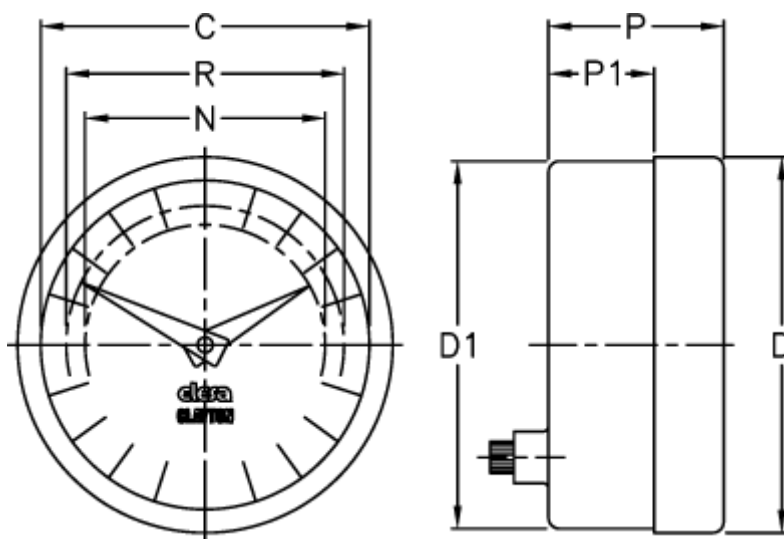

Article number: 2307075301

Description: E+G Positive drive indicator
PA12-0100-D

Measures

C = 60
D = 68.5
d1 = 67.0
N = 44
P = 32
P1 = 25
R = 51